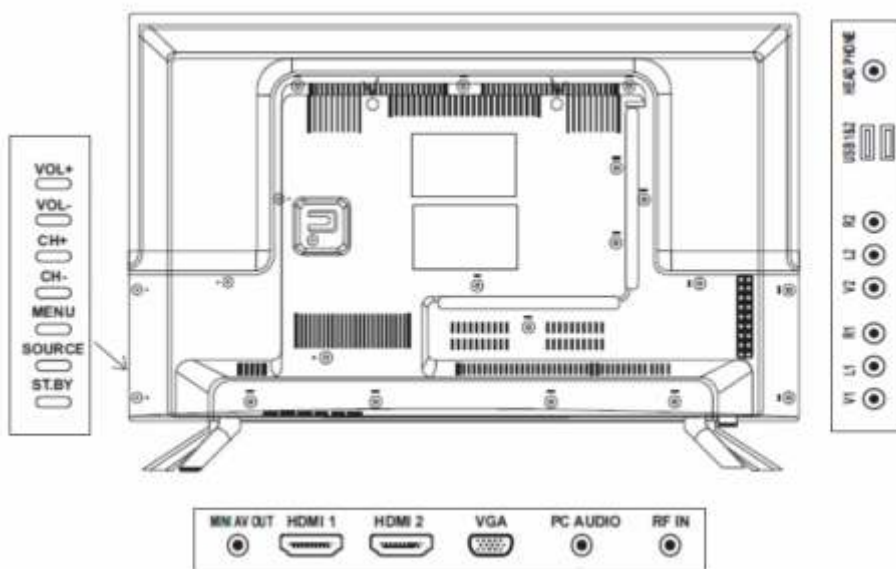

Available on
GeM
Government
e Marketplace

Large Format Display

Experience the best in Full HD Resolution
with Globus 40 inch Monitor

Globus GM40

★ ★ ★ Advanced Feature

Full HD (1920 x 1080) Resolution

16.7M Display Colors

30,000:1 Dynamic Contrast Ratio

Built-In Speakers

Specifications

Globus GM40

Screen Size	40"
Resolution	Full HD (1920 x 1080 resolution)
Display Colors	16.7M
Aspect Ratio	16:9
Viewing Angle	H178° / V178° (CR > 10)
Brightness	450 cd/m ²
Dynamic Contrast Ratio	300000:1
I/O Ports	HDMI, USB, PC-VGA, PC-Audio, AVIN, Earphone, RFin, AV-Out
Video Color System	PAL, SECAM
Speakers	10W x 2
Response Time	6 ms
Power Consumption	≤ 75W
Standby Power	≤ 0.5W
Net Weight	7.9 Kg
Gross Weight	10.9 Kg
Packing Dimension (LXWxH)	990 x 145 x 630 (mm)
Unpacking Dimension	970 x 73.5 x 616 (mm)