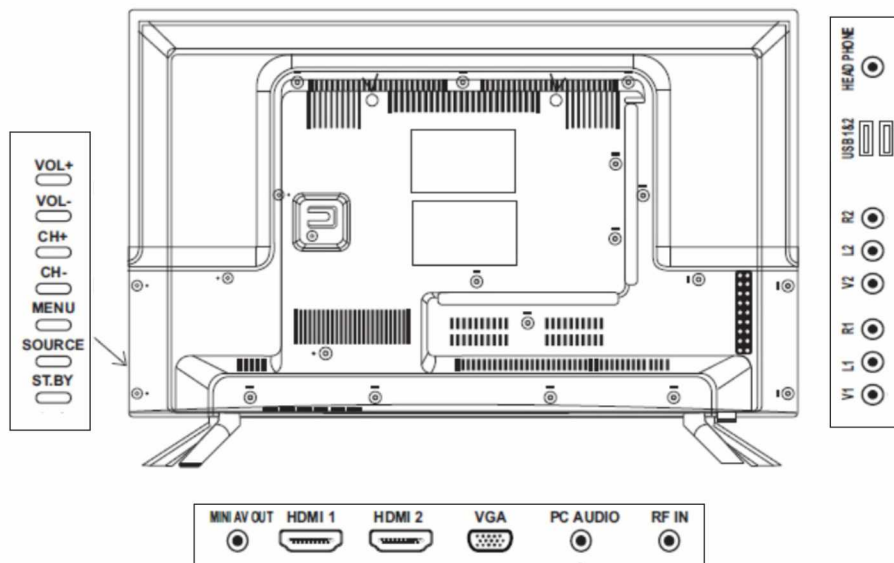

Large Format Display

Experience the best in Full HD Resolution
with Globus 40 inch Monitor

Globus GM40

★ Advanced Feature

Full HD (1920 x 1080) Resolution

16.7M Display Colors

30,000:1 Dynamic Contrast Ratio

Built-In Speakers

Specifications

Globus GM40

Screen Size	40"
Resolution	Full HD (1920 x 1080 resolution)
Display Colors	16.7M
Aspect Ratio	16:9
Viewing Angle	H178° / V178° (CR > 10)
Brightness	400 cd/m ²
Dynamic Contrast Ratio	300000:1
I/O Ports	HDMI, USB, PC-VGA, PC-Audio, AVIN, Earphone, RFin, AV-Out
Video Color System	PAL, SECAM
Speakers	10W x 2
Response Time	8 ms
Power Consumption	≤ 75W
Standby Power	≤ 0.5W
Net Weight	7.9 Kg
Gross Weight	10.9 Kg
Packing Dimension (LXWxH)	990 x 145 x 630 (mm)
Unpacking Dimension	970 x 73.5 x 616 (mm)