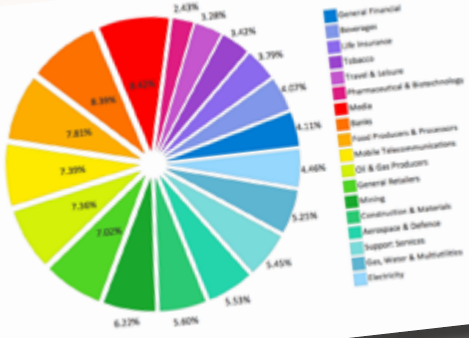

Available on
GeM
Government
e Marketplace