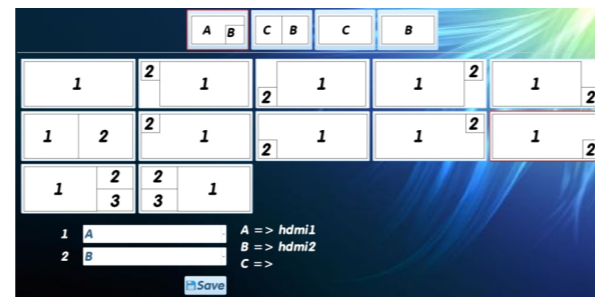

Design & Construction

Solid and rugged camera which imparts a premium look to your recordings. It has wide viewing angle

Full HD Recording

Globus Recording + Streaming Studio records the video in 1080p (Full HD) resolution in the most commonly-accepted format of mp4. The encoder also provides the flawless H.264 technology to optimize your bandwidth as well as storage consumption. Recorded videos are stored automatically on an in-built internal hard disk to create a reliable repository.

Easy Switching via Touch Interface

Incredibly easy to use, Globus Recording + Streaming Studio come with an in-built 10.1 inches touch screen to make switching between multiple video sources and layouts quick and breezy. Alternatively, users can also switch to the web-based UI for anytime. Control the auto-tracking camera via touchscreen or Web UI.