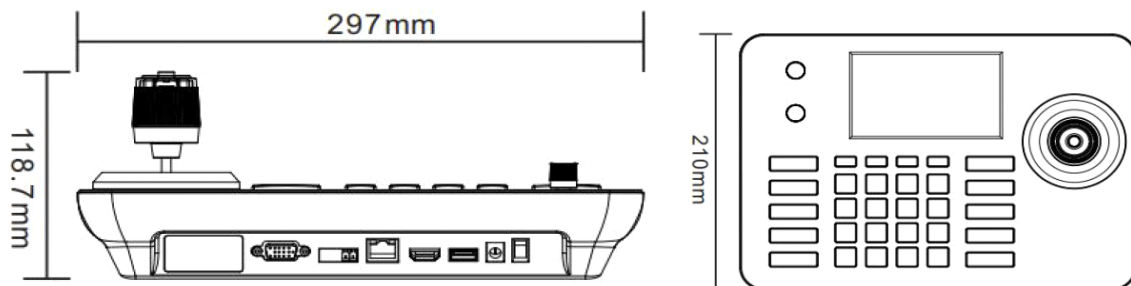

Network PTZ Keyboard

G-SP-530N25-TP Globus Joystick controllers are like giant remotes. Along with the joystick itself, they also have buttons and knobs that give you more control over your camera's functions and provide better experience.

General	
Operating System	Linux
Joystick	4-Axis Joystick
Display	TFT LCD 800*480
Communication Port	RS232, RS422 (Reserved), RJ45
Maximum PTZ Added	999
Decode Resolution	Up to 1080p
Video Compression	H.264, H265
Onvif Protocol	Supported
Environmental	
Power Supply	PoE (802.3at) / DC
Power Consumption	5W Max
Operating Temperature	-10°C~60°C, Less than 90% RH
Casing	Plastic
Dimensions	297mmX210mmX118.7mm
Weight	890g

Exploded View

About Globus Infocom

Globus Infocom is a pioneer of technological solutions in the field of Education Technology, Collaborative Conferencing & Professional Displays, Security & Surveillance and Healthcare & Wellness.

The company houses one of the most elaborate range of security solutions including Network PTZ Keyboard, Network Dome Camera, Network Bullet Camera, PTZ Cameras, Fish Eye Cameras, NVRs, DVRs, Mobile Surveillance, Body Worn Cameras, Switches, Developed an insight to PoE and related accessories. Understand what 21st century Security & Surveillance market demands. Owing to its nationwide sales and service support, Globus Infocom, a proud Make in India brand, has amassed more than 25,000 customers with 50% of repeat order ratio.