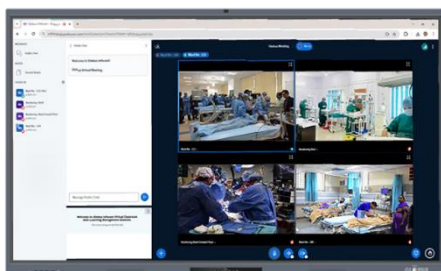

Interactive Display

Globus Interactive Display is an advanced, next-generation touch display with utmost usability and interactivity. Our professional-grade displays deliver life-like picture quality and an immersive experience aided by its high brightness, super-responsive IR-based touch and in-built sound system.

Explore Interactivity Tools

Inbuilt Globus Board Software that allow teachers to make the topic more enthralling while getting the leverage to edit, save, erase, highlight, colour, shape, print, email, record, and use brushes. Also, multiple finger touch options provide a broader framework for maximizing learning.

AI-Enabled Tools

AI Pen tool let users simply doodle an object and search for relevant & informative images on Google. Interactive Display AI tools recognize texts, and shapes are drawn and convert hand-drawn images to Google-sourced images for easy referencing during meetings or classroom sessions.

Intelligent Gesture Control

The intuitive touchscreen and intelligent gesture control facilitate users to write, erase, touch, and hand gesture efficaciously. Using simple gestures & collective fingers movements, users can put the screen to sleep mode, get a floating menu on the main screen, change menu options, swipe the screen upside for a pull-up menu, etc.