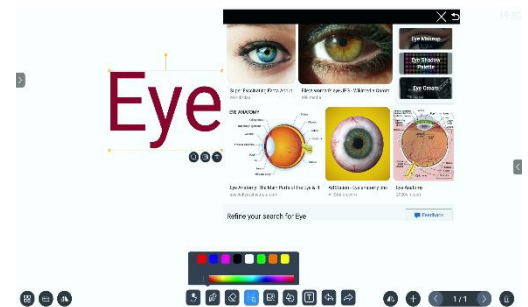

Interactive Display

Globus Interactive Display is an advanced, next-generation touch display with utmost usability and interactivity. Our professional-grade displays deliver life-like picture quality and an immersive experience aided by its high brightness, super-responsive IR-based touch and in-built sound system.

android11

110"

Available Sizes

* Due to continuous product development, the specifications may change without prior notice
** Product images are for illustration purpose only and may be different from the actual product

Explore Interactivity Tools

Inbuilt Globus Board Software that allow teachers to make the topic more enthralling while getting the leverage to edit, save, erase, highlight, colour, shape, print, email, record, and use brushes. Also, multiple finger touch options provide a broader framework for maximizing learning.

AI-Enabled Tools

AI Pen tool let users simply doodle an object and search for relevant & informative images on Google. Interactive Display AI tools recognize texts, and shapes are drawn and convert hand-drawn images to Google-sourced images for easy referencing during meetings or classroom sessions.