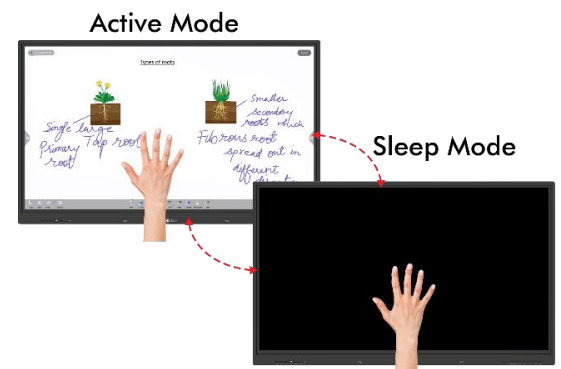

Explore Interactivity Tools

Inbuilt Globus Board Software that allow teachers to make the topic more enthralling while getting the leverage to edit, save, erase, highlight, colour, shape, print, email, record, and use brushes. Also, multiple finger touch options provide a broader framework for maximizing learning.

AI-Enabled Tools

AI Pen tool let users simply doodle an object and search for relevant & informative images on Google. Interactive Display AI tools recognize texts, and shapes are drawn and convert hand-drawn images to Google-sourced images for easy referencing during meetings or classroom sessions.

Increase Efficiency with Split-Screen

Make your sessions more impactful with an inbuilt split-screen feature this enables users to smoothly switch between applications and gives leverage of displaying more content.

Intelligent Gesture Control

The intuitive touchscreen and intelligent gesture control facilitate users to write, erase, touch, and hand gesture efficaciously. Using simple gestures & collective fingers movements, users can put the screen to sleep mode, get a floating menu on the main screen, change menu options, swipe the screen upside for a pull-up menu, etc.