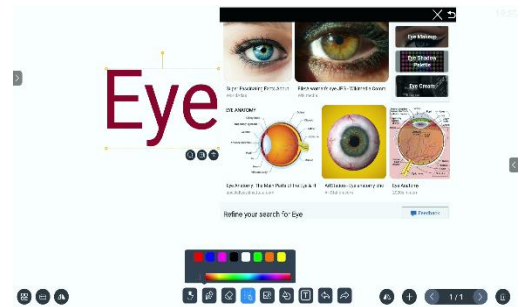

A-66, Sector-4, Noida, District Gautam Buddha Nagar, Uttar Pradesh, India – 201301
Email: sales@globusinfocom.com | Mobile: +91 8588839434 | Website: www.globusinfocom.com

Explore Interactivity Tools

Inbuilt Globus Board Software that allows instructor to make the topic more enthralling while getting the leverage to edit, save, erase, highlight, colour, shape, print, email, record, and use brushes. Also, multiple finger touch options provide a broader framework for maximizing learning.

AI-Enabled Tools

AI Pen tool let users simply doodle an object and search for relevant & informative images on Google. Interactive Touch Panel AI tools recognize texts, and shapes are drawn and convert hand-drawn images to Google-sourced images for easy referencing during meetings or classroom sessions

* Due to continuous product development, the specifications may change without prior notice
 ** Product images are for illustration purpose only and may be different from the actual product

Model No	GS04 Series
Display Size	75" Diagonal
Bezel Colour	Black
Panel Type	UHD; DLED (IPS)
Resolution	4K UHD – 3840 x 2160 / 60Hz
Glass Hardness	Mohs 7
Glass Bonding	Anti-Glare / Zero Bonding
Aspect Ratio	16:9
Brightness (Typical)	350 nits
Contrast Ratio	1100:1
Colour Depth	1.07B
Viewing Angle (H / V)	178°
Lifespan	50,000 Hours
Touch	
Touch Technology	IR Touch (Touch Sensitive and Pen Driven)
Touch Points	20
Accuracy	±2mm
Writing Height	≤2mm
Response	≤8ms
Tempered Glass	3T
Speaker	
Front Speaker	15w x 2
Total Power Amplifiers	30w
Front Interface	
Button	Power Button
Ports	USB3.0 x 2, Touch USB 2.0 x 1, HDMI IN x 1, Type-C (USB Only)
Rear Interface	
HDMI In	2
USB 2.0	1
USB 3.0	1
Touch USB 2.0	1
SPDIF	1