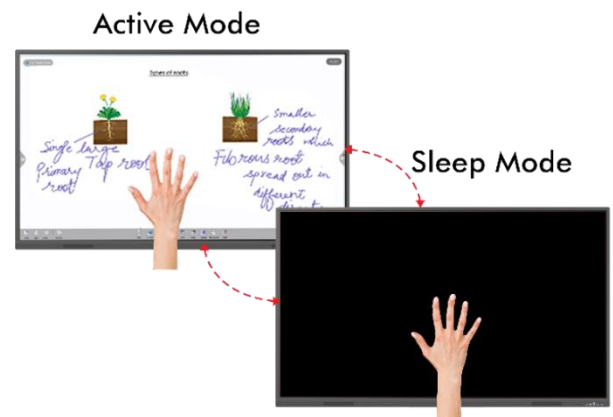

AI-Enabled Tools

AI Pen tool let users simply doodle an object and search for relevant & informative images on Google. Interactive Touch Panel AI tools recognize texts, and shapes are drawn and convert hand-drawn images to Google-sourced images for easy referencing during meetings or classroom sessions

Increase Efficiency with Split-Screen

Make your sessions more impactful with an inbuilt split-screen feature this enables users to smoothly switch between applications and gives leverage of displaying more content.

Intelligent Gesture Control

The intuitive touchscreen and intelligent gesture control facilitate users to write, erase, touch, and hand gesture efficaciously. Using simple gestures & collective fingers movements, users can put the screen to sleep mode, get a floating menu on the main screen, change menu options, swipe the screen upside down for a pull-up menu, etc