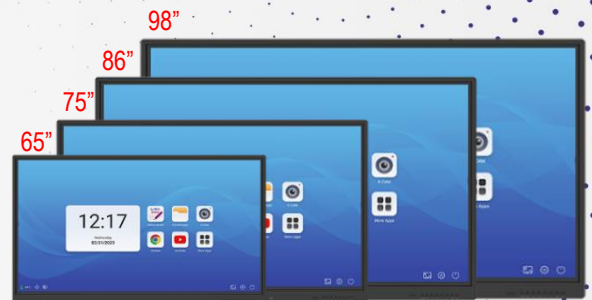

Smart Classroom Solution

Model-DB65-10

Globus Interactive Display is an advanced, next-generation touch display with utmost usability and interactivity. Our professional-grade displays deliver life-like picture quality and an immersive experience aided by its high brightness, super-responsive IR-based touch and in-built sound system.

Key Features

Eye-care technology to deliver a zero-flicker viewing experience with ultra-low blue light emission

- 4K Resolution for excellent image quality
- Built in white board software
- Anti-Glare Screen
- Gesture control for smart work

android 11

* Due to continuous product development, the specifications may change without prior notice
** Product images are for illustration purpose only and may be different from the actual product

A-66, Sector-4, Noida, District Gautam Buddha Nagar, Uttar Pradesh, India – 201301
Email: sales@globusinfocom.com | Mobile: +91 8588839434 | Website: www.globusinfocom.com