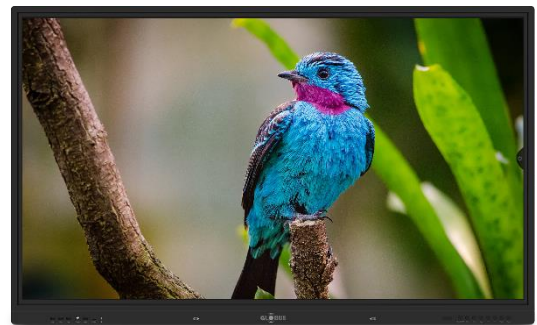

Smart Classroom Solution

Model-DB65-10

Globus Interactive Display is an advanced, next-generation touch display with utmost usability and interactivity. Our professional-grade displays deliver life-like picture quality and an immersive experience aided by its high brightness, super-responsive IR-based touch and in-built sound system.

Key Features

Eye-care technology to deliver a zero-flicker viewing experience with ultra-low blue light emission

- 4K Resolution for excellent image quality
- Built in white board software
- Anti-Glare Screen
- Gesture control for smart work

android 11

* Due to continuous product development, the specifications may change without prior notice
** Product images are for illustration purpose only and may be different from the actual product

A-66, Sector-4, Noida, District Gautam Buddha Nagar, Uttar Pradesh, India – 201301
Email: sales@globusinfocom.com | Mobile: +91 8588839434 | Website: www.globusinfocom.com