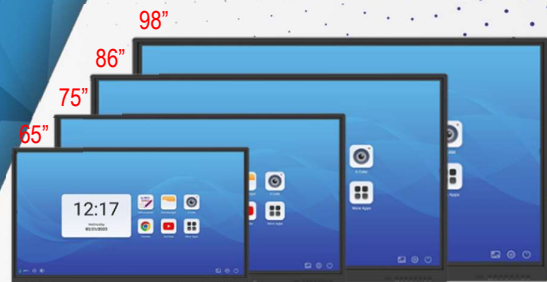

Interactive Display

Classic Series

Globus Interactive Display is an advanced, next-generation touch display with utmost usability and interactivity. Our professional-grade displays deliver life-like picture quality and an immersive experience aided by its high brightness, super-responsive IR-based touch and in-built sound system.

Key Features

Eye-care technology to deliver a zero-flicker viewing experience with ultra-low blue light emission

- 4K Resolution for excellent image quality
- Built in white board software
- Anti-Glare Screen

android 11

* Due to continuous product development, the specifications may change without prior notice
** Product images are for illustration purpose only and may be different from the actual product