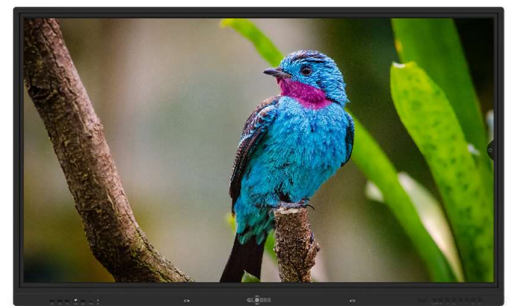

Interactive Display

Classic Series

Globus Interactive Display is an advanced, next-generation touch display with utmost usability and interactivity. Our professional-grade displays deliver life-like picture quality and an immersive experience aided by its high brightness, super-responsive IR-based touch and in-built sound system.

Key Features

Eye-care technology to deliver a zero-flicker viewing experience with ultra-low blue light emission

- 4K Resolution for excellent image quality
- Built in white board software
- Anti-Glare Screen

android 11

* Due to continuous product development, the specifications may change without prior notice
** Product images are for illustration purpose only and may be different from the actual product