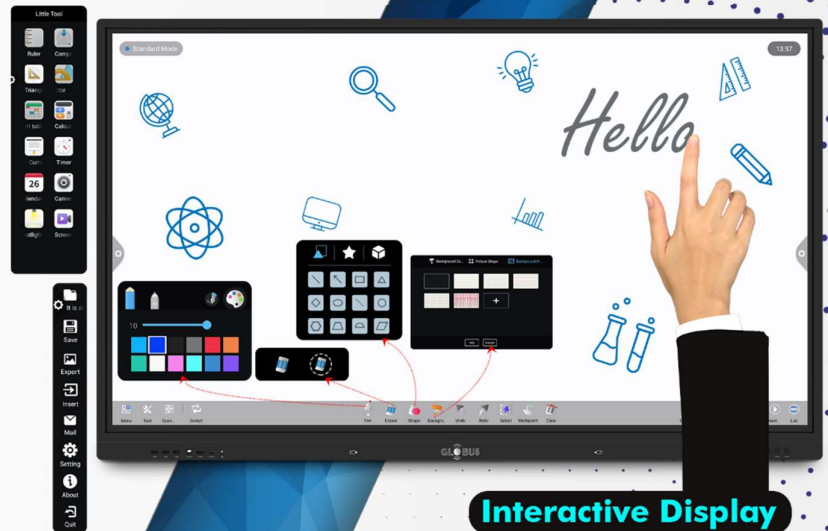

Interactive Display

Classic Series

Globus Interactive Display is an advanced, next-generation touch display with utmost usability and interactivity. Our professional-grade displays deliver life-like picture quality and an immersive experience aided by its high brightness, super-responsive IR-based touch and in-built sound system.

Key Features

Eye-care technology to deliver a zero-flicker viewing experience with ultra-low blue light emission

- 4K Resolution for excellent image quality
- Built in white board software
- Anti-Glare Screen

android 11

* Due to continuous product development, the specifications may change without prior notice
** Product images are for illustration purpose only and may be different from the actual product