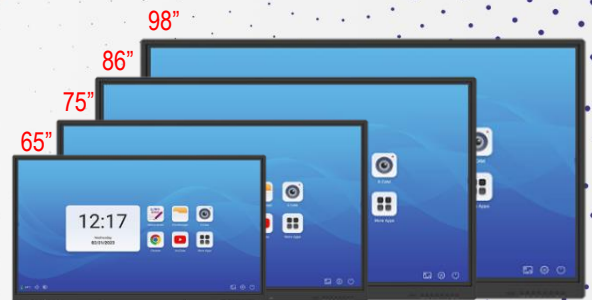

Interactive Display

Classic Series

Globus Interactive Display is an advanced, next-generation touch display with utmost usability and interactivity. Our professional-grade displays deliver life-like picture quality and an immersive experience aided by its high brightness, super-responsive IR-based touch and in-built sound system.

Key Features

Eye-care technology to deliver a zero-flicker viewing experience with ultra-low blue light emission

- 4K Resolution for excellent image quality
- Built in white board software
- Anti-Glare Screen
- Gesture control for smart work

android 11

* Due to continuous product development, the specifications may change without prior notice
** Product images are for illustration purpose only and may be different from the actual product