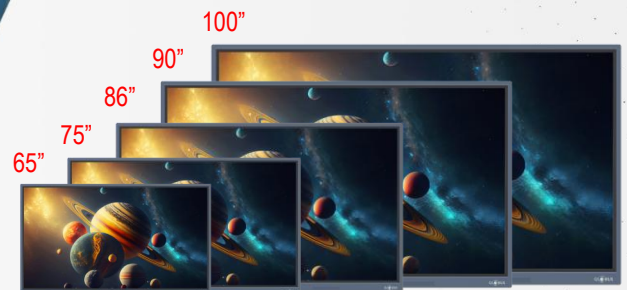

4k Ultra HD Resolution

High brightness with sharp Contrast Ratio.

Immersive Audio Experience

True Colors

Preinstalled Miracast app

* Due to continuous product development, the specifications may change without prior notice
** Product images are for illustration purpose only and may be different from the actual product

Brightness for Life-Like Images

Our Professional Displays are manufactured specifically to perform even in brightly lit environment with a high brightness. It delivers breath-taking viewing experience with vibrant and clear images with uniformly bright images.