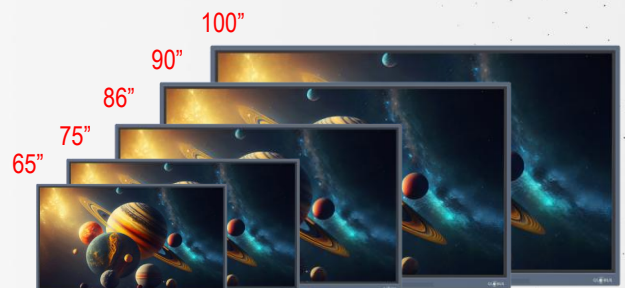

4k Ultra HD Resolution

High brightness with sharp Contrast Ratio.

Immersive Audio Experience

True Colors

Preinstalled Miracast app

* Due to continuous product development, the specifications may change without prior notice
** Product images are for illustration purpose only and may be different from the actual product

Model No	IDS8A
Display size	86 inches DLED Backlight (IPS) Technology
Aspect Ratio	16:9
Resolution	3840 X 2160
Contrast Ratio	5000:1
Bezel	20mm(T/R/L)
HDR	10
Brightness	400cd/m ²
Response time	4 ms
Refresh Rate	60Hz
Viewing Angle	178°
Light life	50,000 hrs
Smart Eye protection	Available
Thickness	4 mm antiglare tempered glass and coating
Speaker	Stereo Sound with in-built 10-Watt x 2 speakers
Input Ports	
HDMI	3
DP	1
PC slot	1
PC Audio	1
USB Ports	
RS232	1
USB Type C	1
USB 3.0 Type A	2
RJ45	1
Feature	
Wi-Fi and Bluetooth	Dual band Wi-Fi 2.4 and 5Ghz, Bluetooth Version 5
Hotspot	Dual band Hot spot 2.4 Ghz / 5 Ghz.
Wireless Screen Sharing	Two-way Wireless Screen Share, Capable to cast up to 4 Screens on display Simultaneously. (Laptop/Mobile)