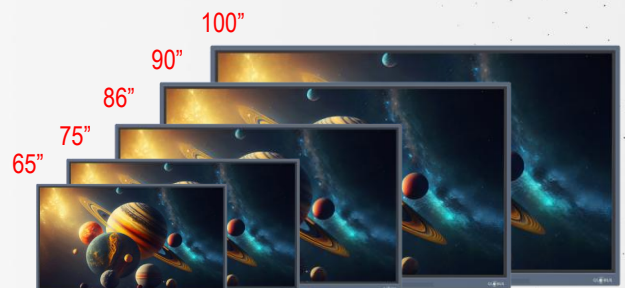

4k Ultra HD Resolution

High brightness with sharp Contrast Ratio.

Immersive Audio Experience

True Colors

Preinstalled Miracast app

\* Due to continuous product development, the specifications may change without prior notice  
\*\* Product images are for illustration purpose only and may be different from the actual product