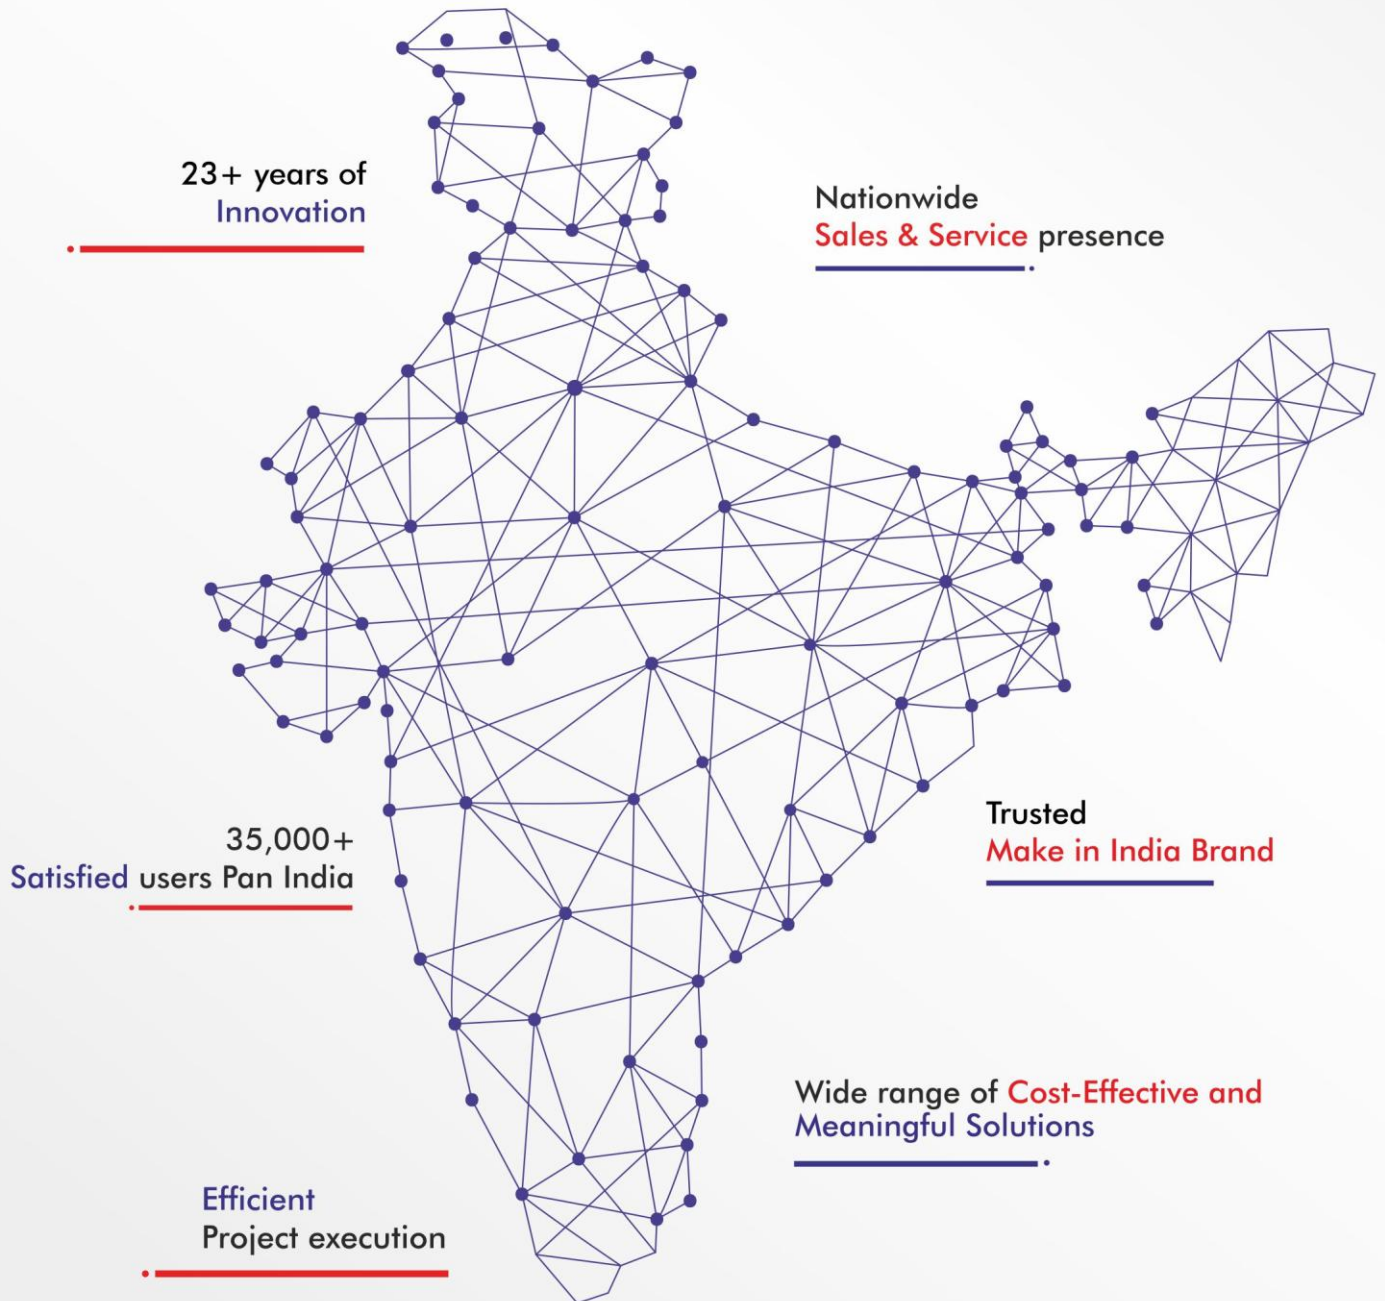

India's Leading EdTech Brand

Corporate Office: A-66, Sector-4, Noida, District Gautam Buddha Nagar, Uttar Pradesh, India- 201301 | **Mobile:** +91- 8588839434
Email: sales@globusinfocom.com | **www.globusinfocom.com**