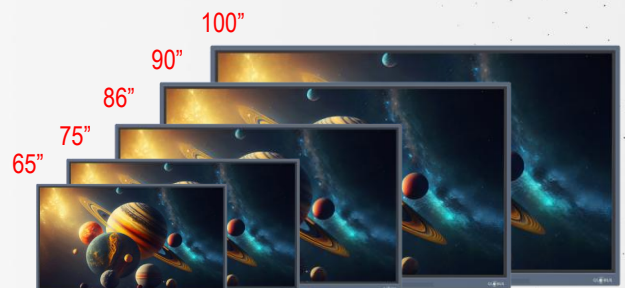

4k Ultra HD Resolution

High brightness with sharp Contrast Ratio.

Immersive Audio Experience

True Colors

Preinstalled Miracast app

* Due to continuous product development, the specifications may change without prior notice
** Product images are for illustration purpose only and may be different from the actual product

Model No	IDS9A-1
Display size	100 inches DLED Backlight (IPS) Technology
Aspect Ratio	16:9
Resolution	3840 X 2160
Contrast Ratio	5000:1
HDR	10
Bezel	20mm(T/R/L)
Brightness	400cd/m ²
Response time	4 ms
Refresh Rate	60Hz
Viewing Angle	178°
Light life	50,000 hrs
Smart Eye protection	Available
Thickness	4 mm antiglare tempered glass and coating
Speaker	Stereo Sound with in-built 10-Watt x 2 speakers
Input Ports	
HDMI	3
DP	1
PC slot	1
PC Audio	1
USB Ports	
RS232	1
USB Type C	1
USB 3.0 Type A	2
RJ45	1
Feature	
Wi-Fi and Bluetooth	Dual band Wi-Fi 2.4 and 5Ghz, Bluetooth Version 5
Hotspot	Dual band Hot spot 2.4 Ghz / 5 Ghz.
Wireless Screen Sharing	Two-way Wireless Screen Share, Capable to cast up to 4 Screens on display Simultaneously. (Laptop/Mobile)