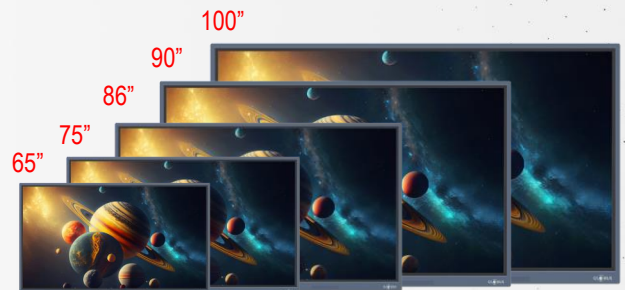

4k Ultra HD Resolution

High brightness with sharp Contrast Ratio.

Immersive Audio Experience

True Colors

Preinstalled Miracast app

\* Due to continuous product development, the specifications may change without prior notice  
\*\* Product images are for illustration purpose only and may be different from the actual product