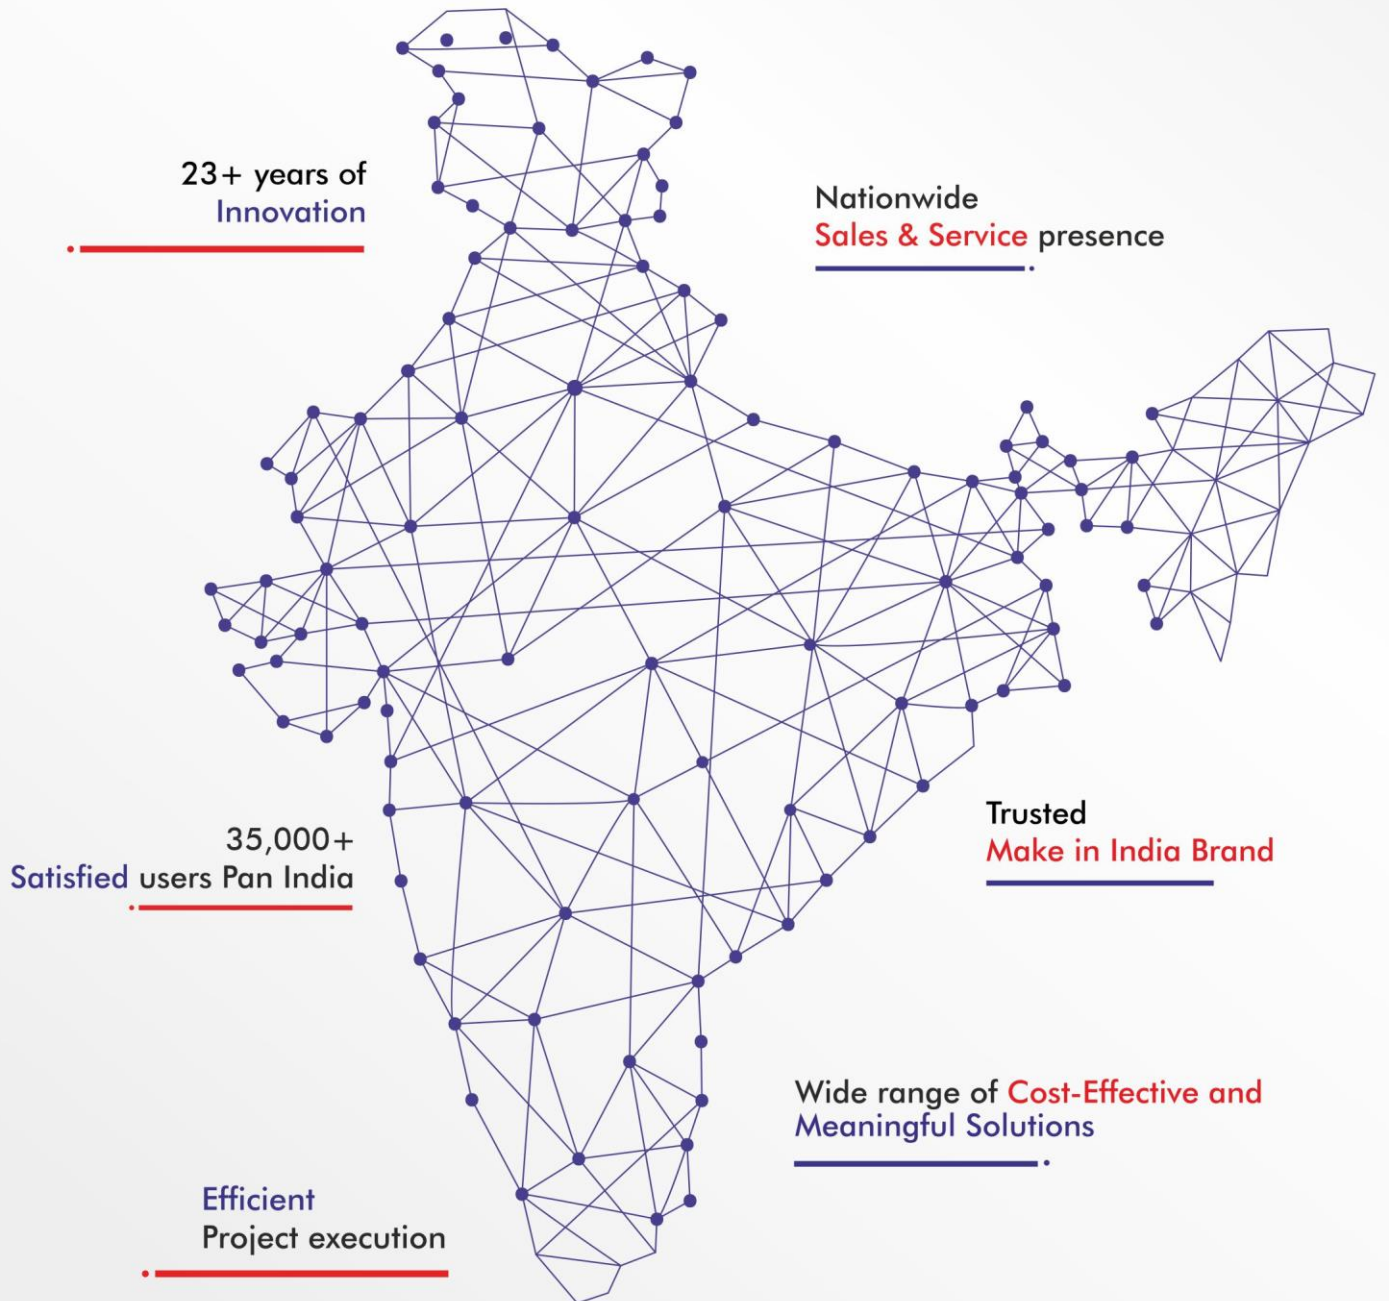

India's Leading EdTech Brand

Possibilities **Unlimited**

Corporate Office: A-66, Sector-4, Noida, District Gautam Buddha Nagar, Uttar Pradesh, India- 201301 | **Mobile:** +91- 8588839434

Email: sales@globusinfocom.com | **www.globusinfocom.com**