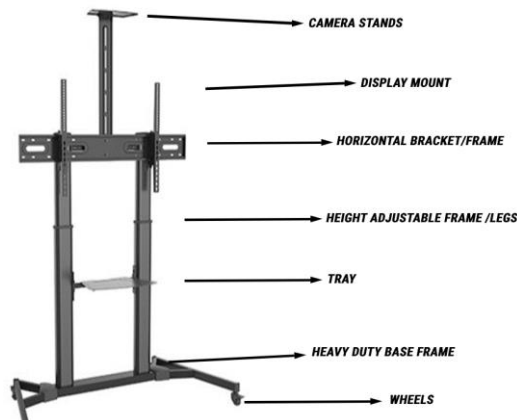

Floor Mount Stand

Floor Mount Stand	Impact FMS55-98
Mount screen of size	55" – 98"
Weight Capacity	110 Kg
VESA Compatible	400x400, 600x400, 800x400, 800x600
Tray	Camera Plate on Top
Wheels	Caster wheels with lock (capable of moving in all directions)
Features	Support Tilting Mechanism, Height Adjustment, Shelf Tray
Cable Management	Internal Cable Management